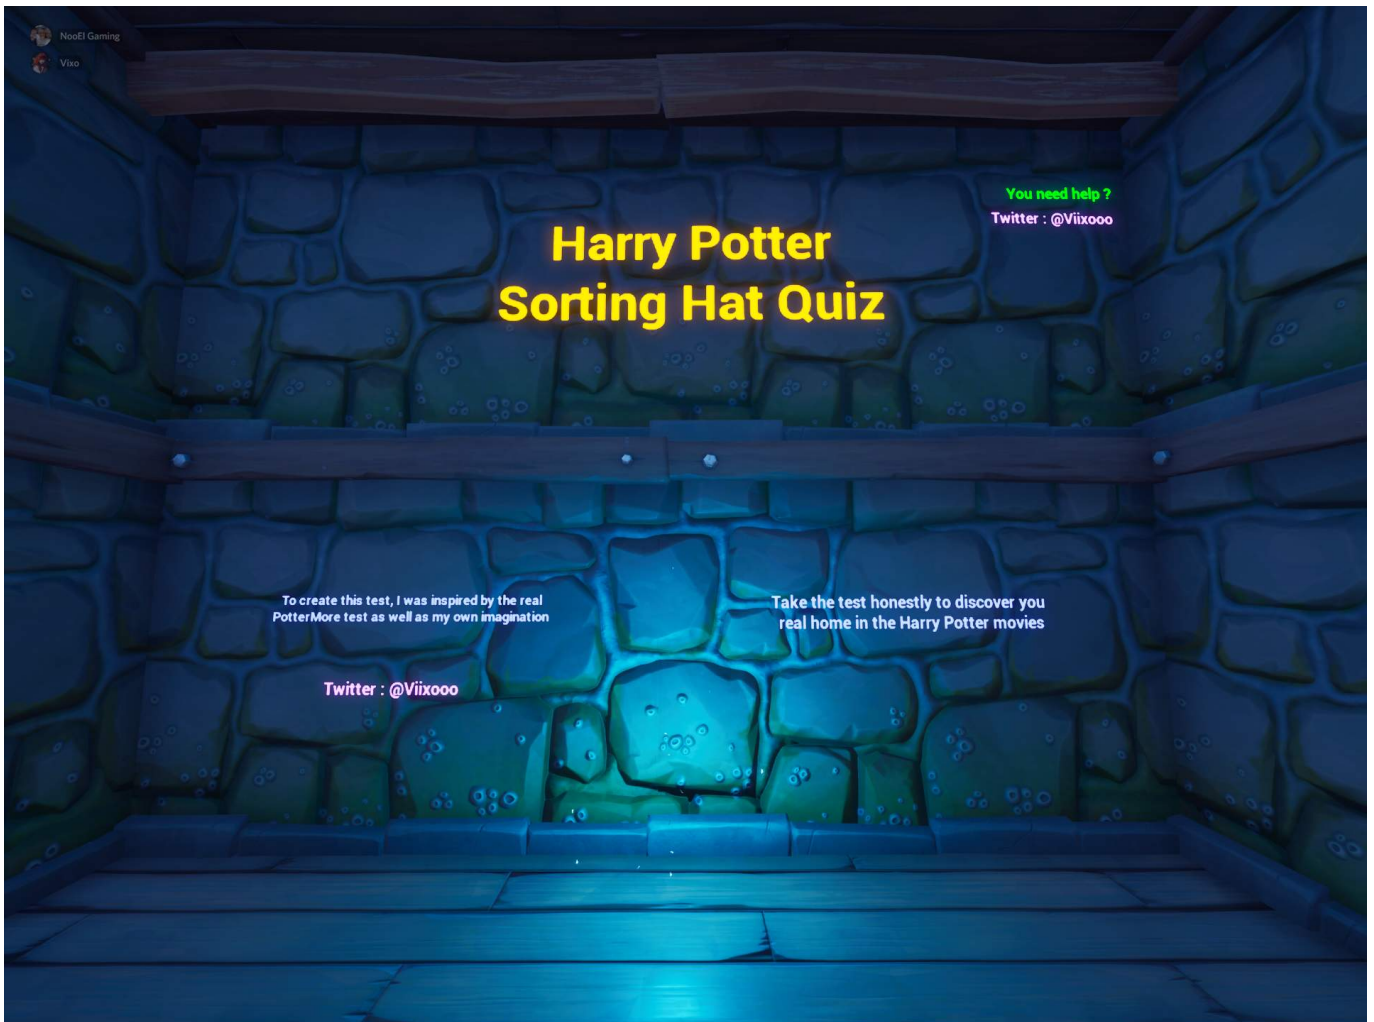

DOWNLOAD

[Harry Potter Sorting Hat Quiz](#)

[Harry Potter Sorting Hat Quiz](#)

DOWNLOAD

10 hours ago — Hogwarts Legacy is an immersive, open-world action RPG set in the world first introduced in the Harry Potter books. Now you can take control of Gryffindor, Ravenclaw, Hufflepuff, Slytherin. Where do you belong? Our Hogwarts Sorting Hat quiz will look into your soul and give you the answers you seek!. 21 hours ago — OLD Sorting Hat (old Pottermore) Find out which Hogwarts house you belong to. The new Sorting Hat IS on the Pottermore website, and you can also Which Naruto Character are you? The Harry Potter Sorting Hat Quiz - Which House Are You In? Which Fortnite Skin Are You? Who is your Teen Wolf boyfriend? Can We 19 hours ago — Which Hogwarts House Do You Belong In? Jan 19, 2014 · The modern day sorting hat is here. Obsessed with travel? Discover unique things to do ...